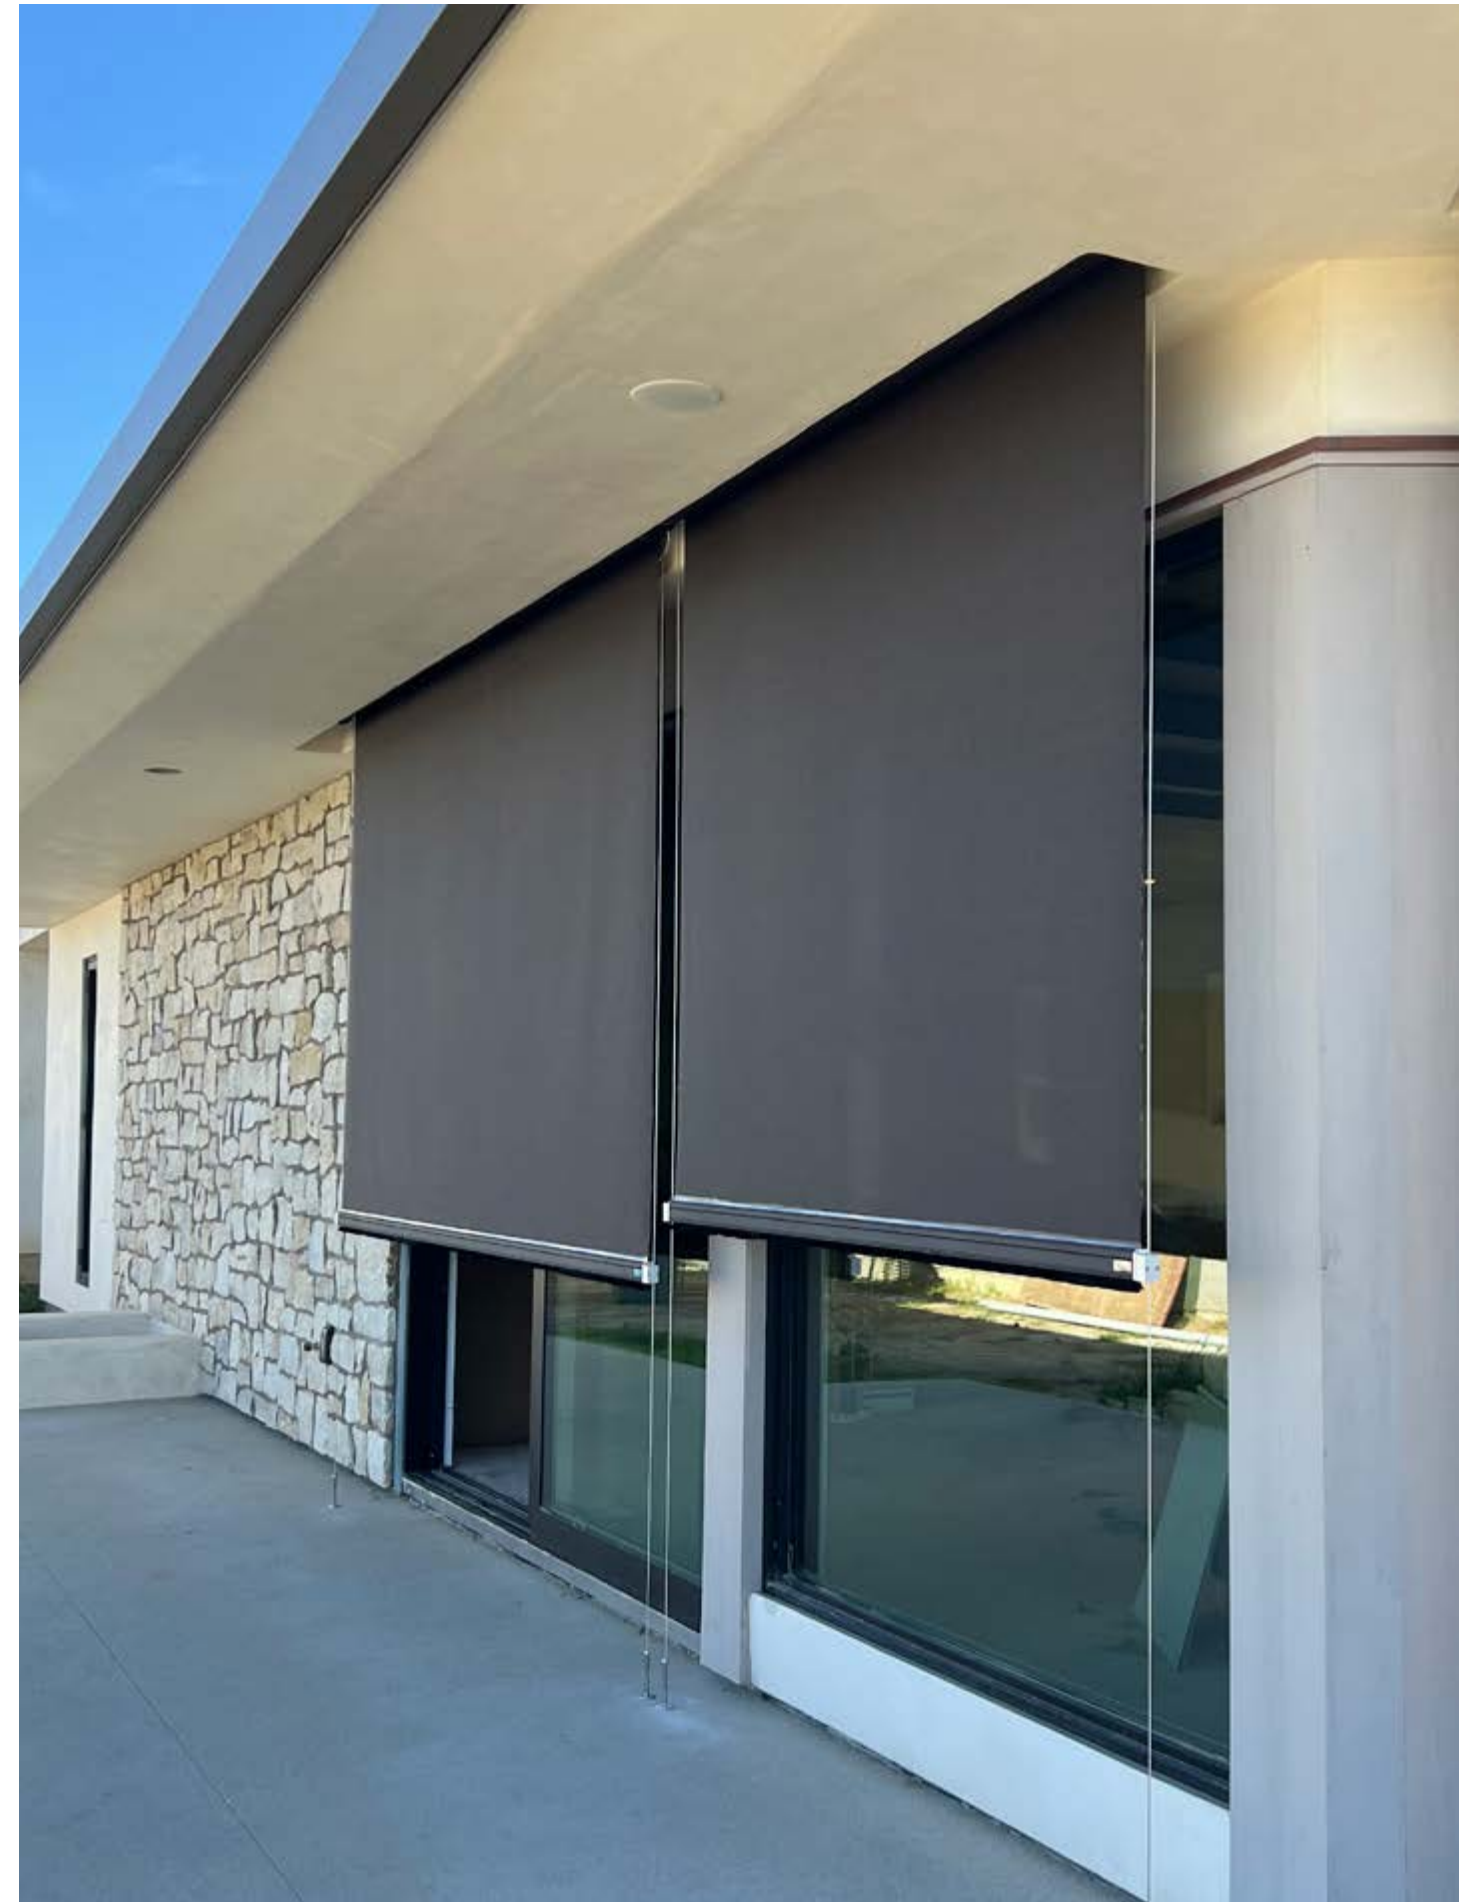

Vista

Exterior Solar Screen

Open roll screen - no cassette.

Vista | Conroe Awning & Screen

The Outdoor Alchemist

VISTA Exterior Solar Screen

Vista is a premier exterior open roll system. Its minimal design without the cassette is what gives it full adaptability. Vista is ideal for situations that require a seamless look such as recess mounts that conceal the entire screen mechanism in a pocket while retracted. Available in manual or motorized configurations to suit any project requirement.

The fabric is exposed and the roll tube is attached to 2 cleanly designed brackets on each end which can be wall or ceiling mounted. The fabric is guided with either ShyZip® Spring track system or cable guides. Offered in 9 standard colors and all powder-coated in house, with custom RAL upgrades available.

Designed for modern spaces, Vista provides reliable solar protection, reducing heat gain and glare. Its adaptable design makes it well-suited for both residential and commercial applications, offering comfort, performance, and a clean architectural finish.