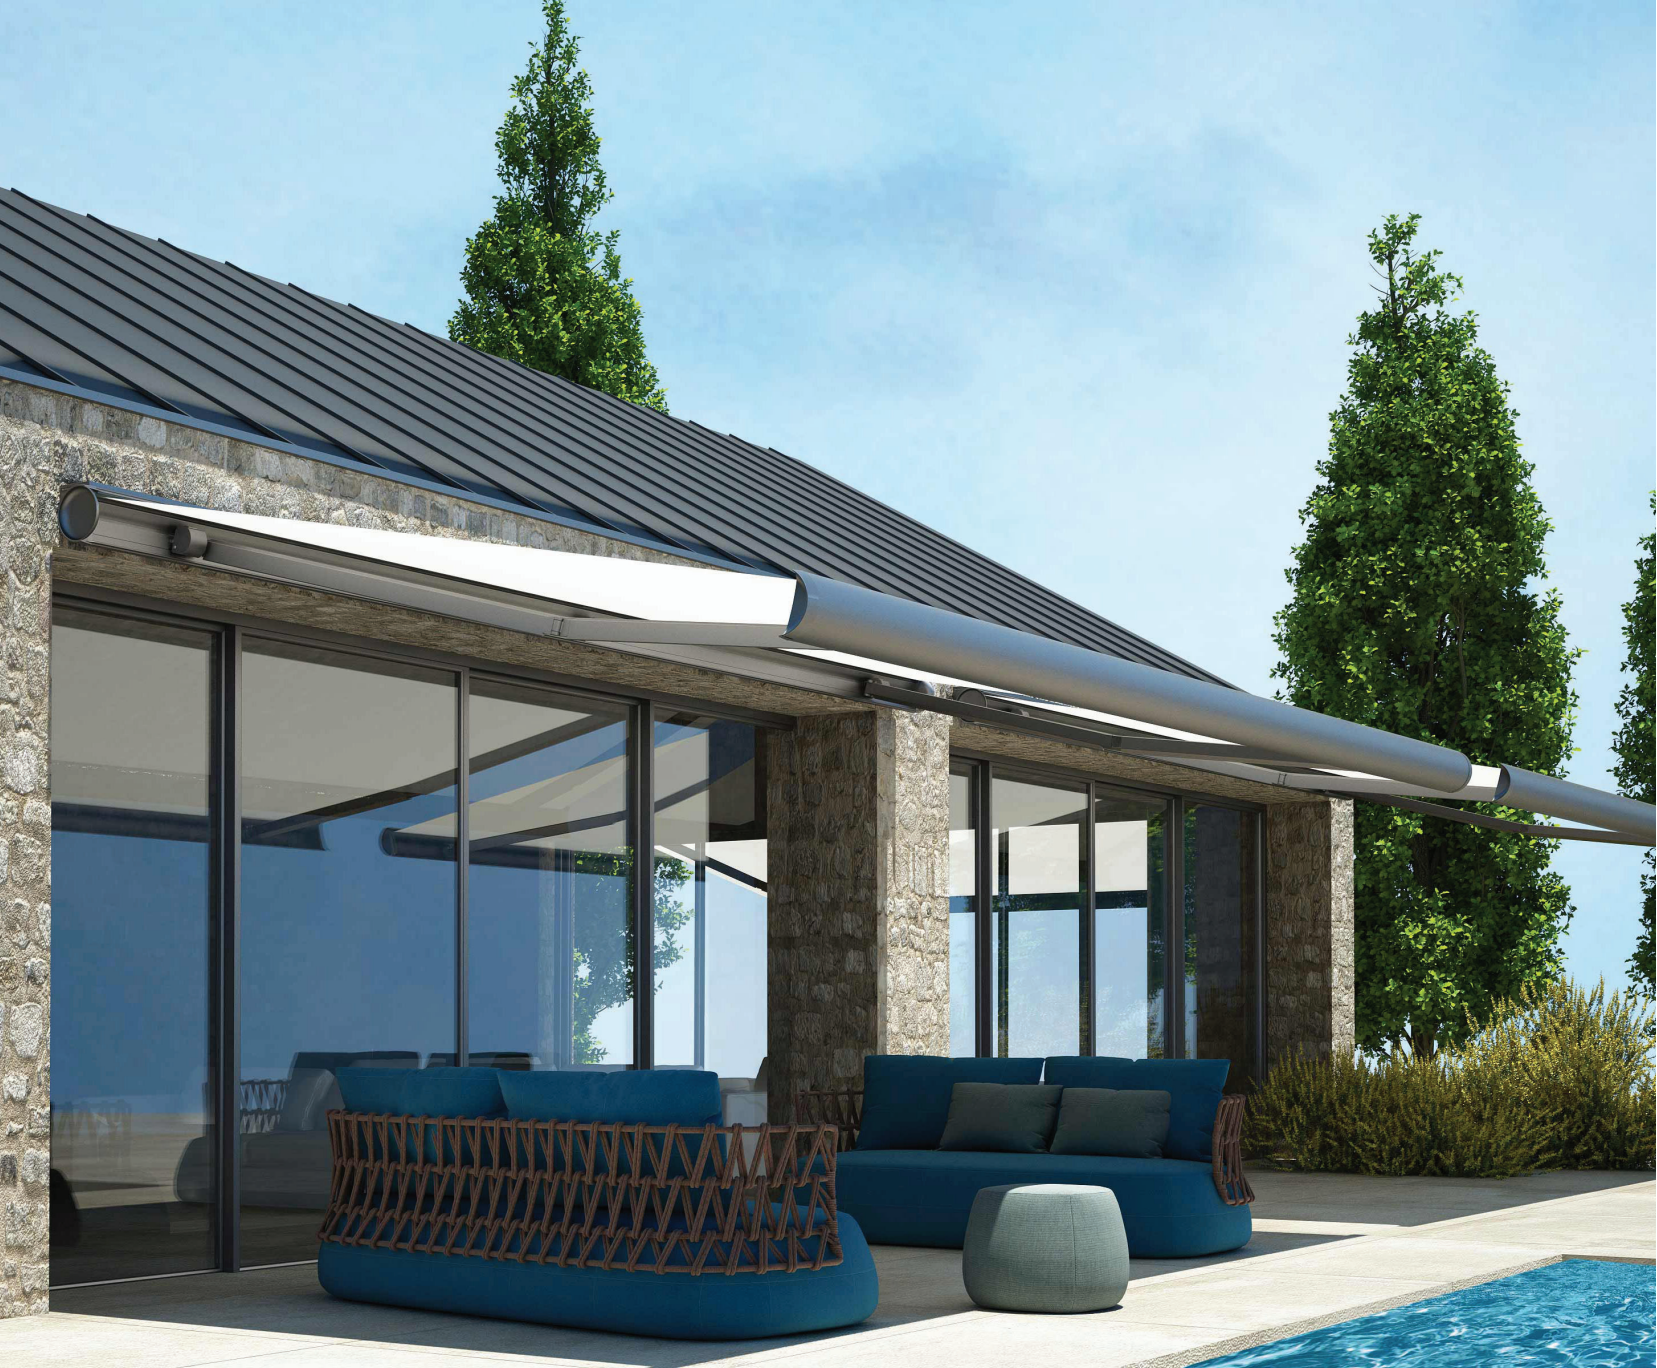

Feng

Retractable Awning

by ShadeLab

Distinctively round, Feng challenges design norms of the shading industry with its fully enclosed circular cassette.

Time to complete

FENG Retractable Awning

FRAME COLORS

POWDER COATING*

The aluminum extrusions are painted with certified Qualicoat cycle epoxy powders.

*RAL CUSTOM COLOR POWDER COATING IS ALSO AVAILABLE

FABRICS

Corradi USA offers the best in quality of acrylic fabrics for retractable awnings. Listed below are standard and recommended fabrics available.

MOTORS

SOMFY® 500 STARHEAD SERIES
 Override CMO is available

LED LIGHTING (optional)

Cassette LED lighting shown above

Arm LED lighting shown above

Feng creates spacious shade to enjoy moments of relaxation. With a max width of 23' (276") by 14' (168") projection and LED lighting options for the cassette or arms, Feng allows total flexibility in enjoying your outdoor space. Powder coat color options for the Feng include White Quartz, Granite, Carbon, and Corten – all finishes are matte. A complete line of awning fabrics is available, featuring our Para Tempotest fabrics made of 100% acrylic awning material.

MOTORIZED, AND CMO (CONTROL MANUAL OVERRIDE) AVAILABLE

CASSETTE AWNING Retractable arm awning with exposed fabric roll.

STAINLESS STEEL SCREWS AND PINS

WIDE PITCH RANGE Pitch ranges between 3° and 45°.

WALL MOUNT The Feng can only be installed mounted to a wall.