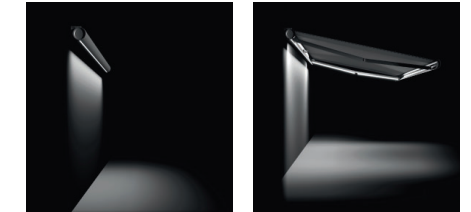

MOTORS

SOMFY® 500 STARHEAD SERIES
 Override CMO is available

LED LIGHTING (optional)

Cassette LED lighting shown above

Arm LED lighting shown above

Feng creates spacious shade to enjoy moments of relaxation. With a max width of 23' (276") by 14' (168") projection and LED lighting options for the cassette or arms, Feng allows total flexibility in enjoying your outdoor space. Powder coat color options for the Feng include White Quartz, Granite, Carbon, and Corten – all finishes are matte. A complete line of awning fabrics is available, featuring our Para Tempotest fabrics made of 100% acrylic awning material.

OPTIONAL LED LIGHTING The Feng has options for LED strip lights to the cassette or arms.

URBAN ARM The Urban arm is the essence of advanced technology and fine Italian design. No compromise on performances and details. An unprecedented retractable arm of unique design with raw materials of highest quality and the advanced technology of the DAT System come together to make the Urban arm a masterpiece in the world of shading.