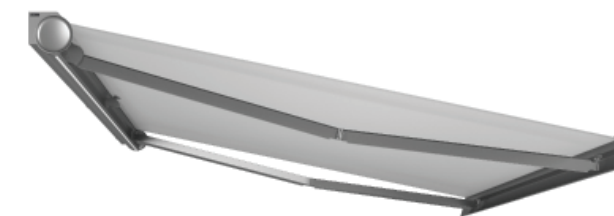

Feng

Retractable Awning

by ShadeLab

Distinctively round, Feng challenges design norms of the shading industry with its fully enclosed circular cassette.

Time to complete

FENG Retractable Awning

FRAME COLORS

POWDER COATING*

The aluminum extrusions are painted with certified Qualicoat cycle epoxy powders.

*RAL CUSTOM COLOR POWDER COATING IS ALSO AVAILABLE

FABRICS

Corradi USA offers the best in quality of acrylic fabrics for retractable awnings. Listed below are standard and recommended fabrics available.

FEATURES

DAT SYSTEM (Dynamic Arm Torsion System) The distance between fabric and arm increases when deployed to protect the fabric.

MICROMETRIC REGULATION OF PITCH Allows for easy and precise adjustment.

OPTIONAL LED LIGHTING The Feng has options for LED strip lights to the cassette or arms.

URBAN ARM The Urban arm is the essence of advanced technology and fine Italian design. No compromise on performances and details. An unprecedented retractable arm of unique design with raw materials of highest quality and the advanced technology of the DAT System come together to make the Urban arm a masterpiece in the world of shading.