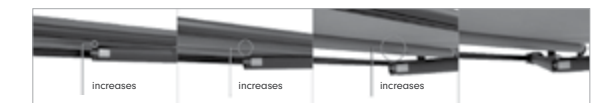

The distance between fabric and arm increases when deployed to protect the fabric.