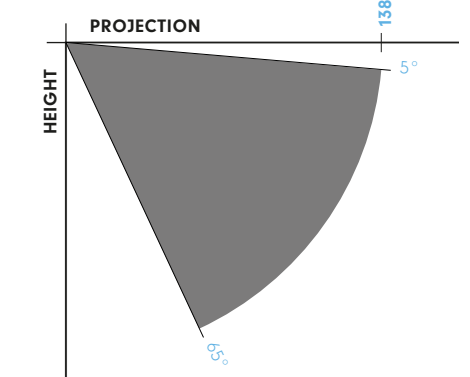

KLIP Technical Data

Klip reimagines the classic open-roll awning through advanced engineering and the integration of square and curved profiles. Its innovative components ensure smooth operation and flexible installation options, including roof bracket compatibility and an optional protective hood. Adaptable to a variety of design needs, Klip transforms a once purely functional product into a design-forward shading solution that adds both comfort and character to outdoor spaces.

Features

- » OPEN ROLL AWNING
- » MOTORIZED OR MANUAL OPERATION
- » CONTINUOUS MICROMETRIC PITCH REGULATION
- » AVAILABLE WITH PROTECTIVE HOOD
- » 316 GRADE STAINLESS STEEL SCREWS AND PINS
- » WALL, CEILING, OR ROOF INSTALLATION
- » PATENTED ITALIAN DESIGN

ARM SIZE & WIDTH RANGE

Projection*	Max. Width	Style
6'6" (78")	360" / 30'	Urban
8'4" (100")	360" / 30'	Urban
10' (120")	360" / 30'	Urban
11'6" (138")	360" / 30'	Katana

*Maximum projection indicated is calculated with arms at 0° pitch, perpendicular to the mounted wall. Increasing the pitch will decrease the projection when measured in a straight/perpendicular line from the mounted wall.

MINIMUM WIDTH PER ARM COUNT

Projection*	2 Arms	3 Arms	4 Arms
6'6" (78")	102"	149"	195"
8'4" (100")	122"	178"	241"
10' (120")	148"	214"	280"
11'6" (138")	167"	243"	319"

MOTOR
SOMFY® ALTUS RTS

MANUAL
GEAR & CRANK (20' MAX WIDTH)

FRAME COLORS POWDER COATING** **

Aluminum extrusions are painted with certified Qualicoat cycle epoxy powders.

*Custom RAL colors also available.
Plastic parts are only available in limited colors.
Differences in color tones may occur in this brochure due to production technique, therefore these finish images should not be used for final production specifications.

FABRICS