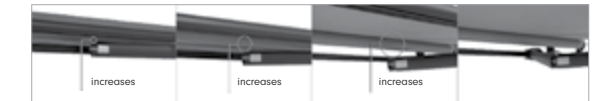

The distance between fabric and arm increases when deployed to protect the fabric.