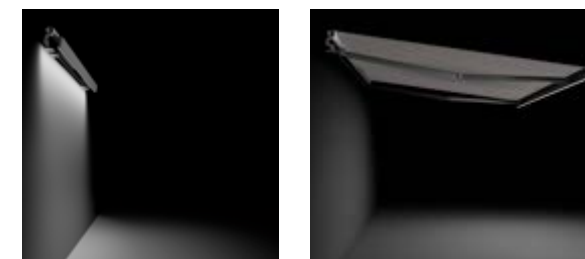

OPTIONAL LEDS AVAILABLE FOR SVET FRONT BAR