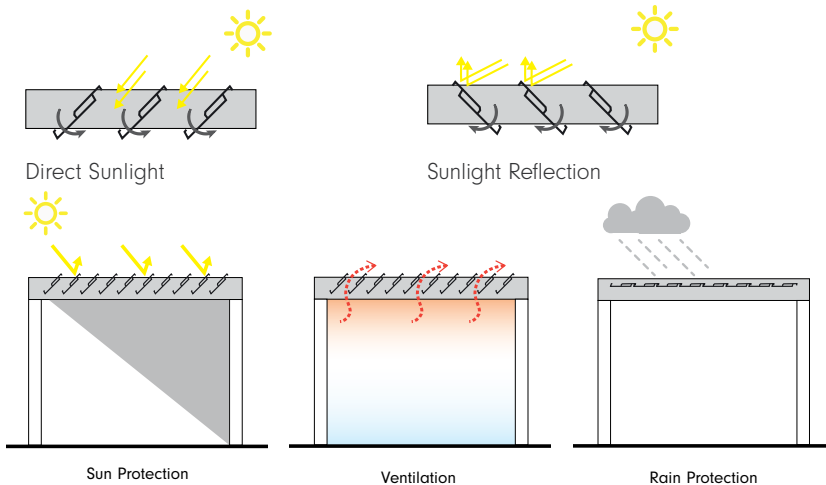

Direction of Blade Rotation