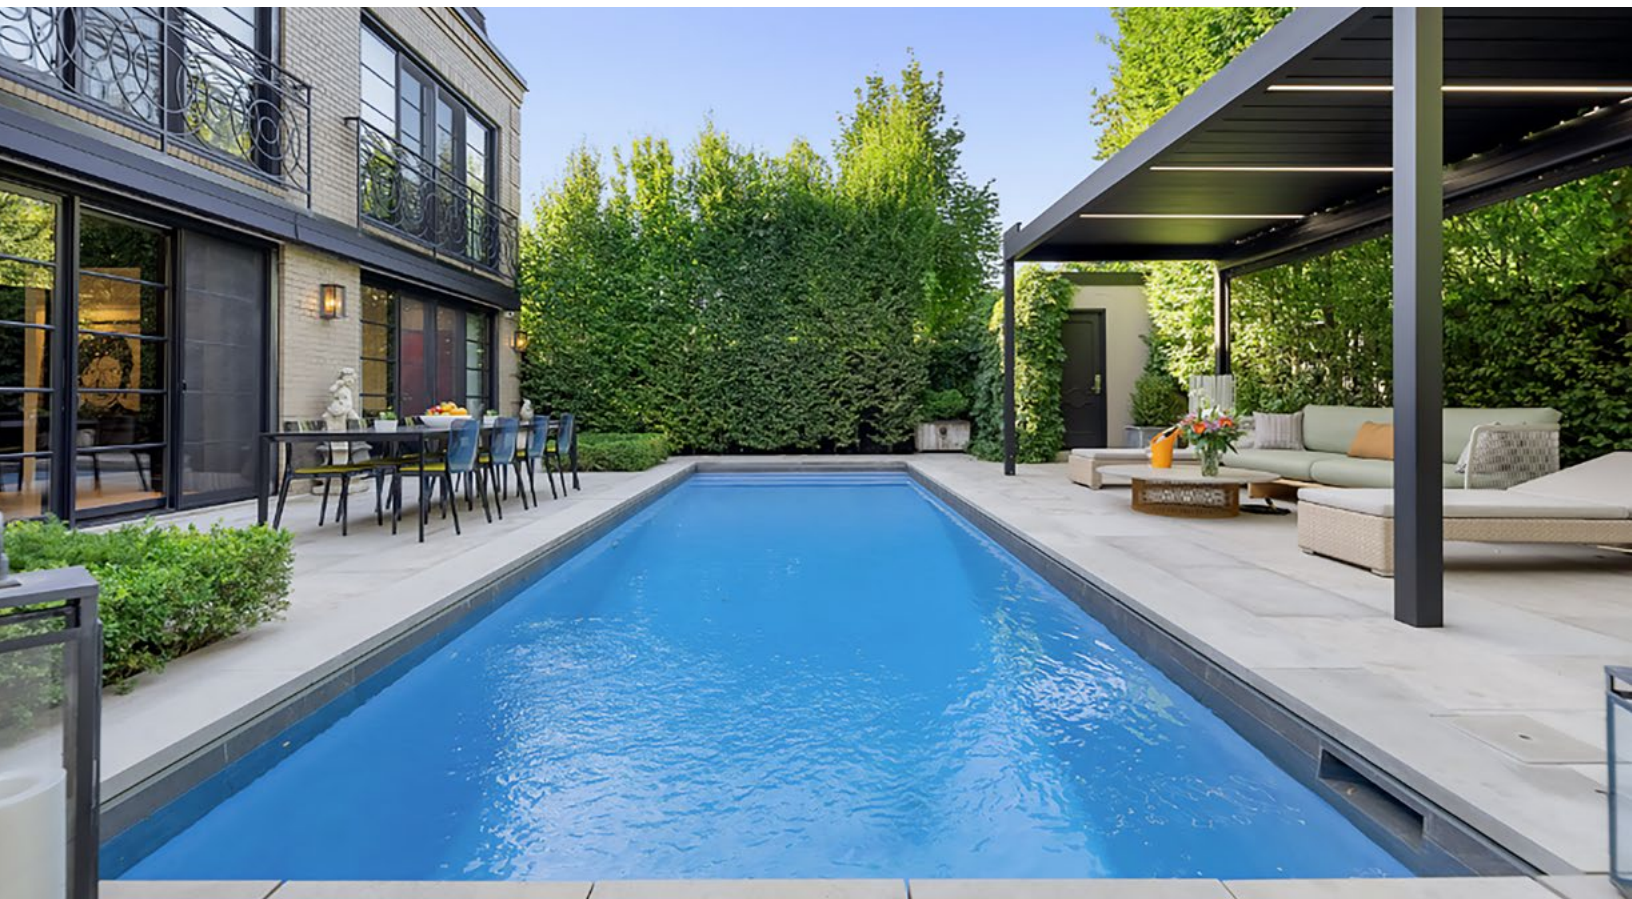

Alba Louvered Roof | AMPM Window Coverings

Louvered Roof Pergolas

Shade and the Art of Optimizing It

Louvered Roof Pergolas, often called bioclimatic systems, are aluminum structures equipped with rotating blades. With the touch of a button, the angle of the blades can be adjusted to control the amount of sunlight, ventilation, and rain within your outdoor living space. Create your custom climate with Corradi's Alba!

- » **SOLAR PROTECTION**
- » **INSECT CONTROL**
- » **ADDED PRIVACY**
- » **VARIETY OF FABRICS AND COLOR OPTIONS**
- » **MANUAL OR MOTORIZED WITH WIRELESS REMOTE**
- » **LARGE, SQUARE, OR ROUND PROFILES AVAILABLE**

Alba Louvered Roof with Harbor Screen | Outdoor Living Solutions

Features, Options & Accessories

LED Lighting

As day turns to night, the Alba adjusts seamlessly, extending its capabilities beyond daylight. Optional LEDs are integrated into the rotating blades for all day use. Complete your louvered pergola with dimmable, remote controlled lights.