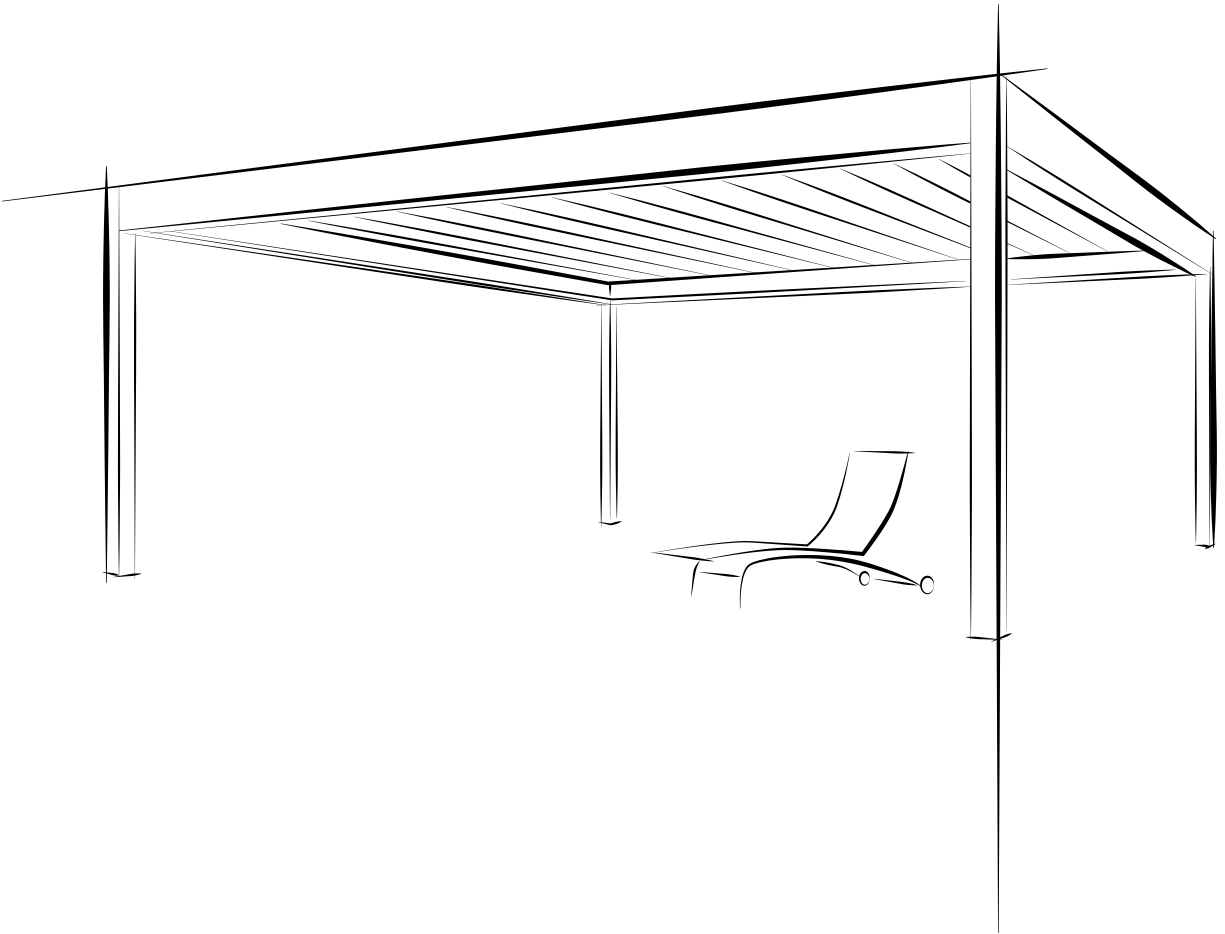

Alba Louvered Roof | AMPM Window Coverings

Louvered Roof Pergolas

Shade and the Art of Optimizing It

Louvered Roof Pergolas, often called bioclimatic systems, are aluminum structures equipped with rotating blades. With the touch of a button, the angle of the blades can be adjusted to control the amount of sunlight, ventilation, and rain within your outdoor living space. Create your custom climate with Corradi's Alba!

Alba

Louvered Roof Pergolas

A motorized, aluminum pergola fitted with blades that rotate up to 150°, providing control over the amount of incoming sunlight, rain, and ventilation. Integrated LEDs allow for all day use, and retractable screens offer additional shade and privacy, enhancing the versatility of outdoor spaces through all seasons.

ALBA Technical Data

The Alba seamlessly combines innovation and practicality in the form of a motorized, louvered pergola with blades that rotate 150°. By rotating the blades, you can adjust the climate in the space below for year-round comfort. When completely closed, the Alba is waterproof with a perimeter gutter system integrated into the pillars for drainage. Blades are convex and designed to channel water to the sides.