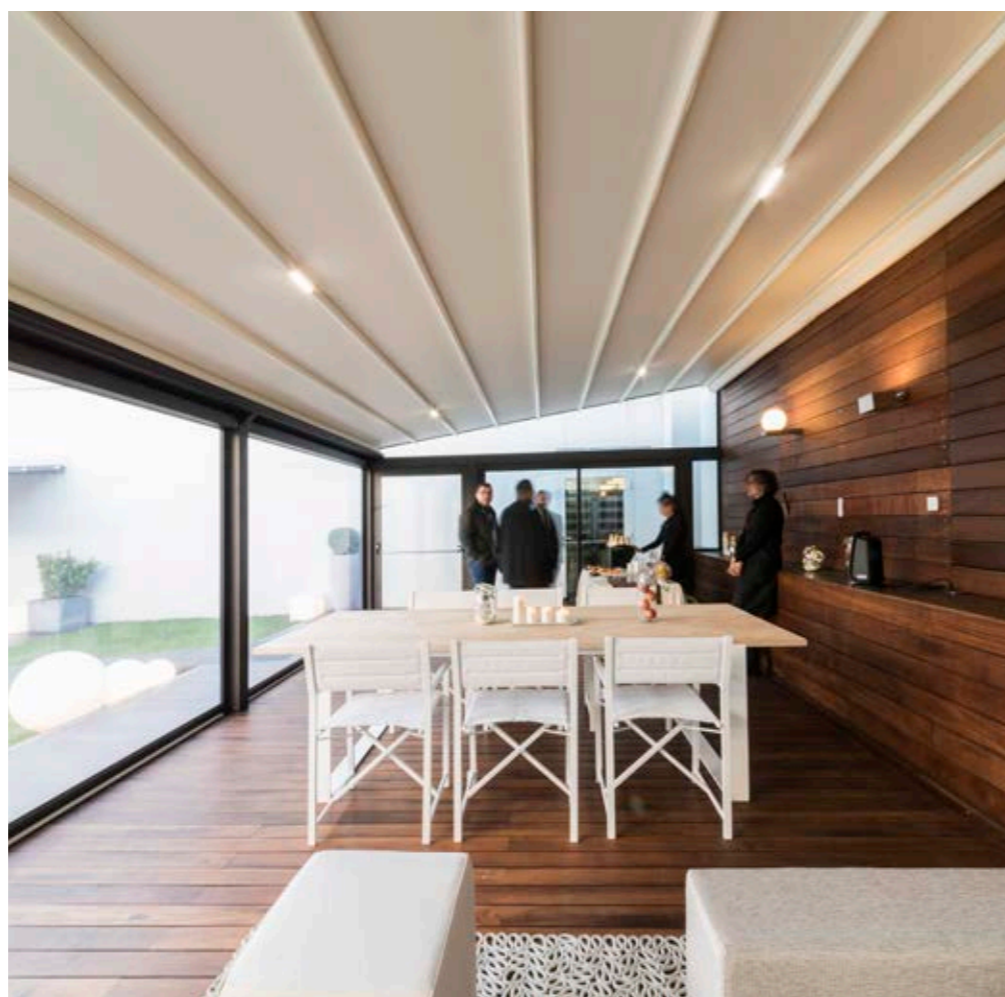

ERMETIKA® CRISTAL XL

EN ERMETIKA® CRISTAL XL IS A VERTICAL SCREEN MADE OF PAINTED ALUMINIUM AND TRANSPARENT FABRIC.

It can be used on all Corradi structures where side closures are foreseen.

IT ERMETIKA® CRISTAL XL È UNO SCREEN VERTICALE REALIZZATO IN ALLUMINIO VERNICIATO E TESSUTO TRASPARENTE.

E' applicabile su tutte le strutture Corradi che prevedano chiusure perimetrali.

FR ERMETIKA® CRISTAL XL EST UN SCREEN VERTICAL EN ALUMINIUM PEINT ET TISSU TRANSPARENT.

Il peut être installé sur toutes les structures Corradi qui prévoient des fermetures périmétrales.

DE ERMETIKA® CRISTAL XL IST EIN VERTIKALER SCREEN, DER AUS LACKIERTEM ALUMINIUM UND DURCHSICHTIGEM GEWEBE GEFERTIGT IST.

Er kann für alle Konstruktionen von Corradi mit umlaufenden Verschlüssen verwendet werden.

ES ERMETIKA® CRISTAL XL ES UNA PANTALLAS VERTICALES REALIZADA DE ALUMINIO PINTADO Y TEJIDO TRANSPARENTE.

Se puede aplicar en todas las estructuras Corradi que incluyan cierres perimetrales.

NL ERMETIKA® CRISTAL XL IS EEN VERTICAAL SCREEN VAN GELAKT ALUMINIUM EN TRANSPARANT WEEFSEL.

Het kan worden toegepast op alle Corradi-structuren met sluitingen rond de omtrek.

HIGHLIGHTS

EN

Customised product

Maximum dimensions 500 cm in width and 270 cm in height

100% Cristal fabric, transparent or smoke-tinted

Motorised or manual

3.3 x 8.5 cm side runners and 11.2 x 13 cm protection cassette

Automatic terminal lock as standard

Profiles available in all Corradi or RAL colours

IT

Prodotto su misura

Dimensioni massime 500 cm di larghezza e 270 cm in altezza

Tessuto 100% Cristal, trasparente o fumé

Motorizzato o manuale

Guide laterali 3,3 x 8,5 cm e cassonetto 11,2 x 13 cm

Blocco automatico terminale di serie

Profili disponibili in tutti i colori Corradi o RAL

FR

Produit sur mesure

Dimensions maximales : 500 cm de largeur et 270 cm de hauteur

Tissu 100 % Cristal, transparent ou fumé

Motorisée ou manuelle

Glissières latérales de 3,3 x 8,5 cm et boîtier de 11,2 x 13 cm

Blocage automatique d'extrémité de série

Profils disponibles dans toutes les couleurs Corradi ou RAL

DE

Maßgefertigt

Maximale Abmessungen: Breite 500 cm und Höhe 270 cm

Gewebe 100 % Cristal, durchsichtig oder getönt

Mit Motorantrieb oder manueller Betätigung

Seitliche Schienen 3,3 x 8,5 cm und Schutzgehäuse 11,2 x 13 cm

Serienmäßiges Endstück für das automatische Blockiersystem

Profile in allen Corradi- oder RAL-Farben erhältlich

ES

Producido a medida

Dimensiones máximas 500 cm de ancho y 270 cm de altura

Tejido 100% Cristal, transparente o ahumado

Motorizada o manual

Guías laterales 3,3 x 8,5 cm y cajón 11,2 x 13 cm

Bloqueo automático terminal de serie

Perfiles disponibles en todos los colores Corradi o RAL

NL

Product op maat

Maximale afmetingen 500 cm in de breedte en 270 cm in de hoogte

Weefsel 100% Cristal, transparant of rokerig

Gemotoriseerd of handmatig

Laterale rails 3,3 x 8,5 cm en opbergbox 11,2 x 13 cm

Automatische eindaanslag als standaard

Profielen verkrijgbaar in alle Corradi- of RAL-kleuren