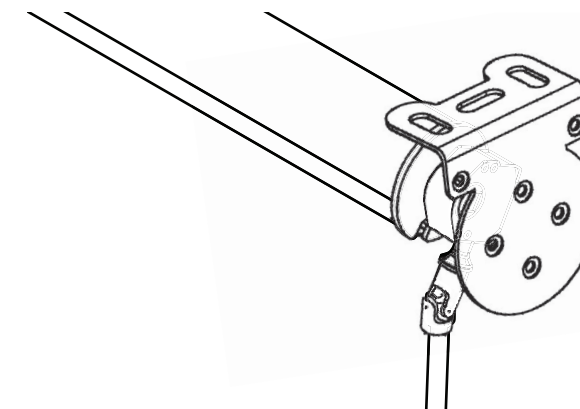

MOTORS

SOMFY® 500 STARHEAD SERIES (MAESTRIA)
(Override CMO not available.)

KEY DETAILS

Max Width*: 276"

Max Height**: 192"

*Manual units can only be made up to a 16' (192") width.

*Only Tuffscreen, Sheerweave 2000/2100, and Ferrari Soltis 88 can be used over a 18' (216") width.

**Maximum width may be less for certain fabrics.

**Maximum height for systems with vinyl window is 144" without special approval.